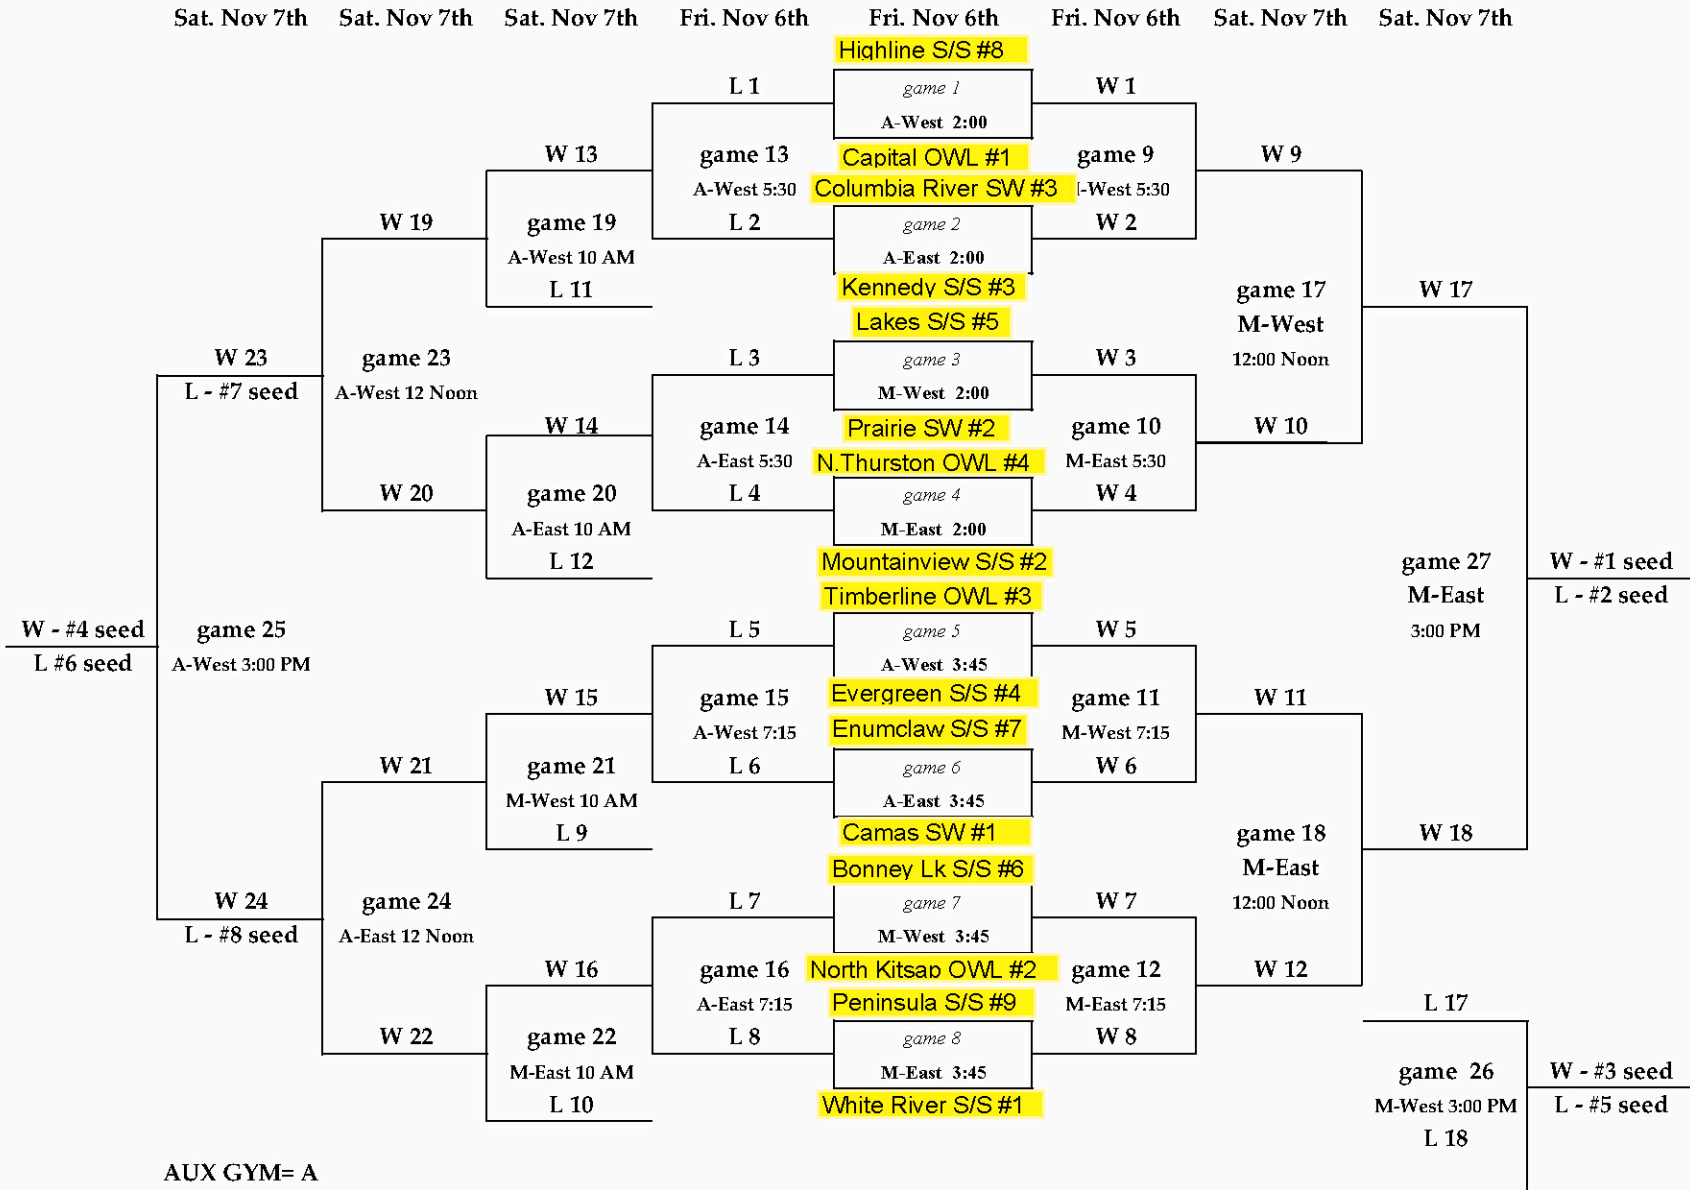

**2009
WCD III - SWD 4
3A VOLLEYBALL**

AUX GYM= A
MAIN GYM=M

Bottom Team is the home team