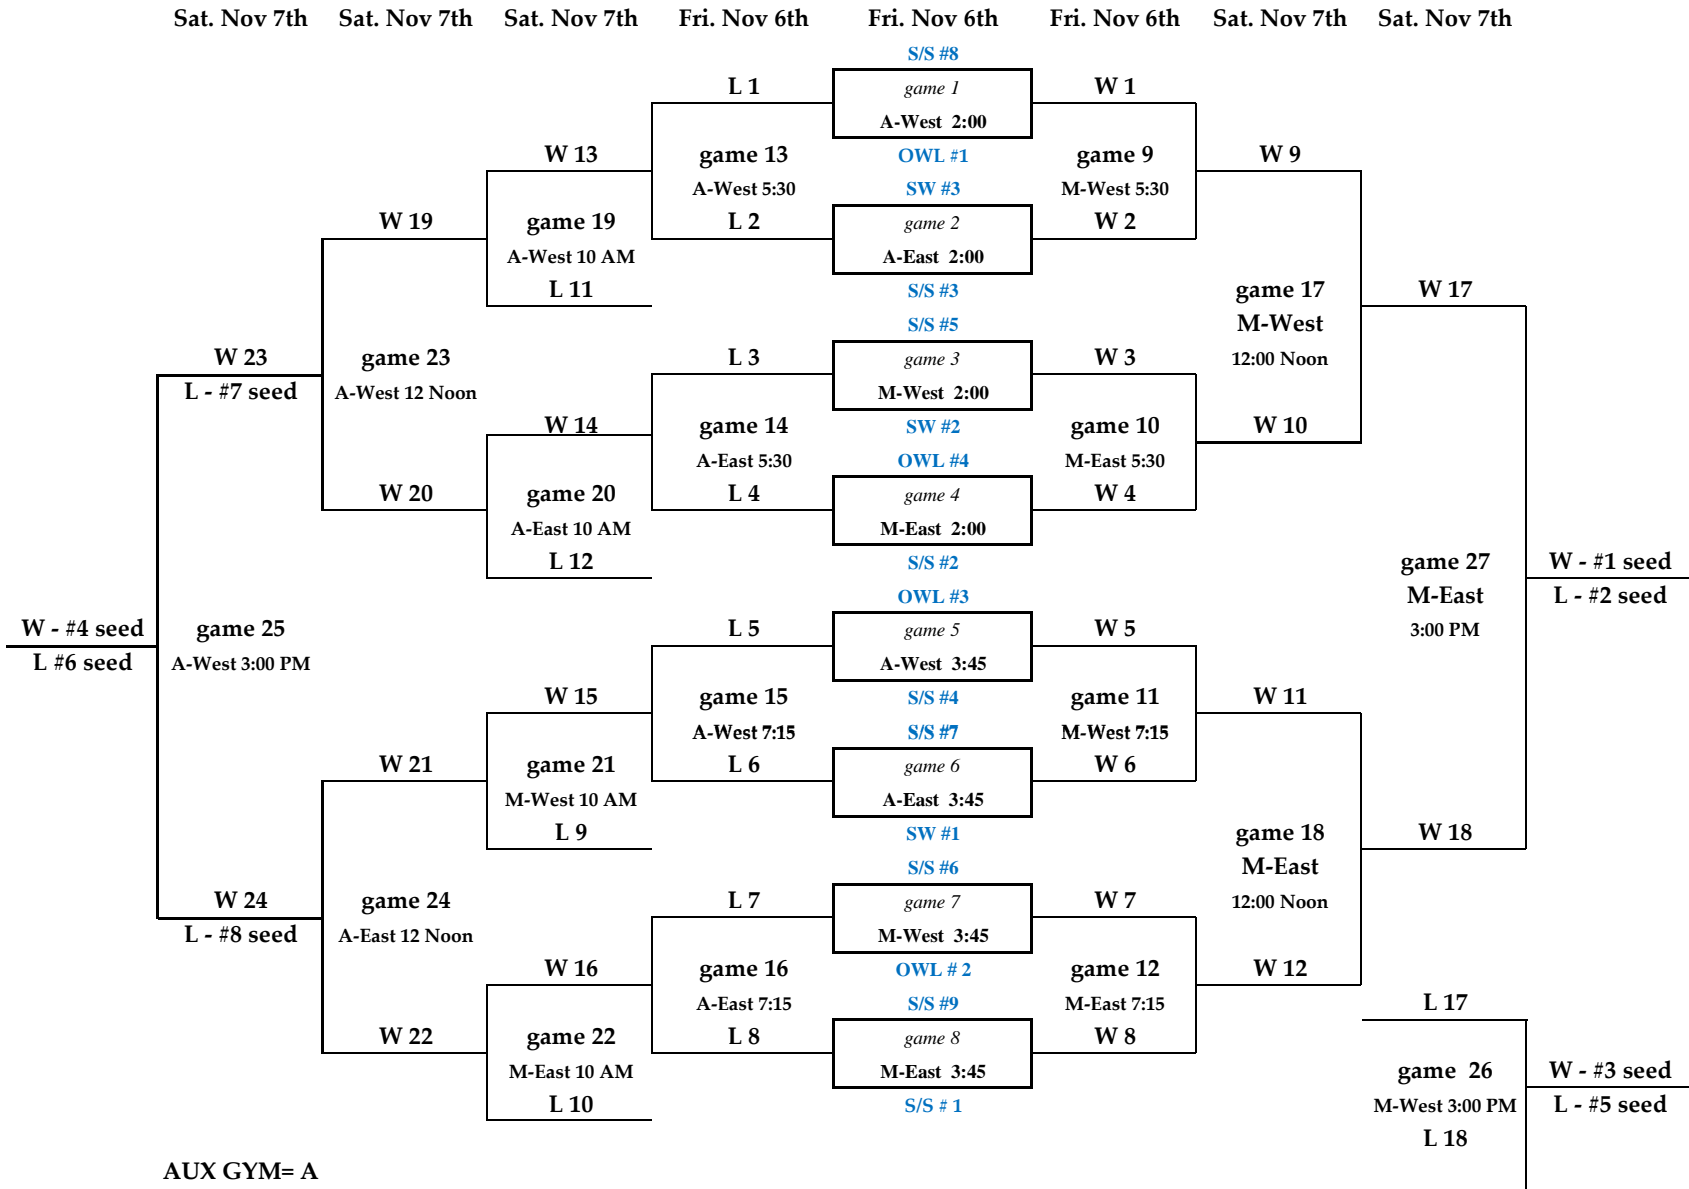

**2009  
WCD III - SWD 4  
3A VOLLEYBALL**

AUX GYM= A  
MAIN GYM=M

Bottom Team is the home team